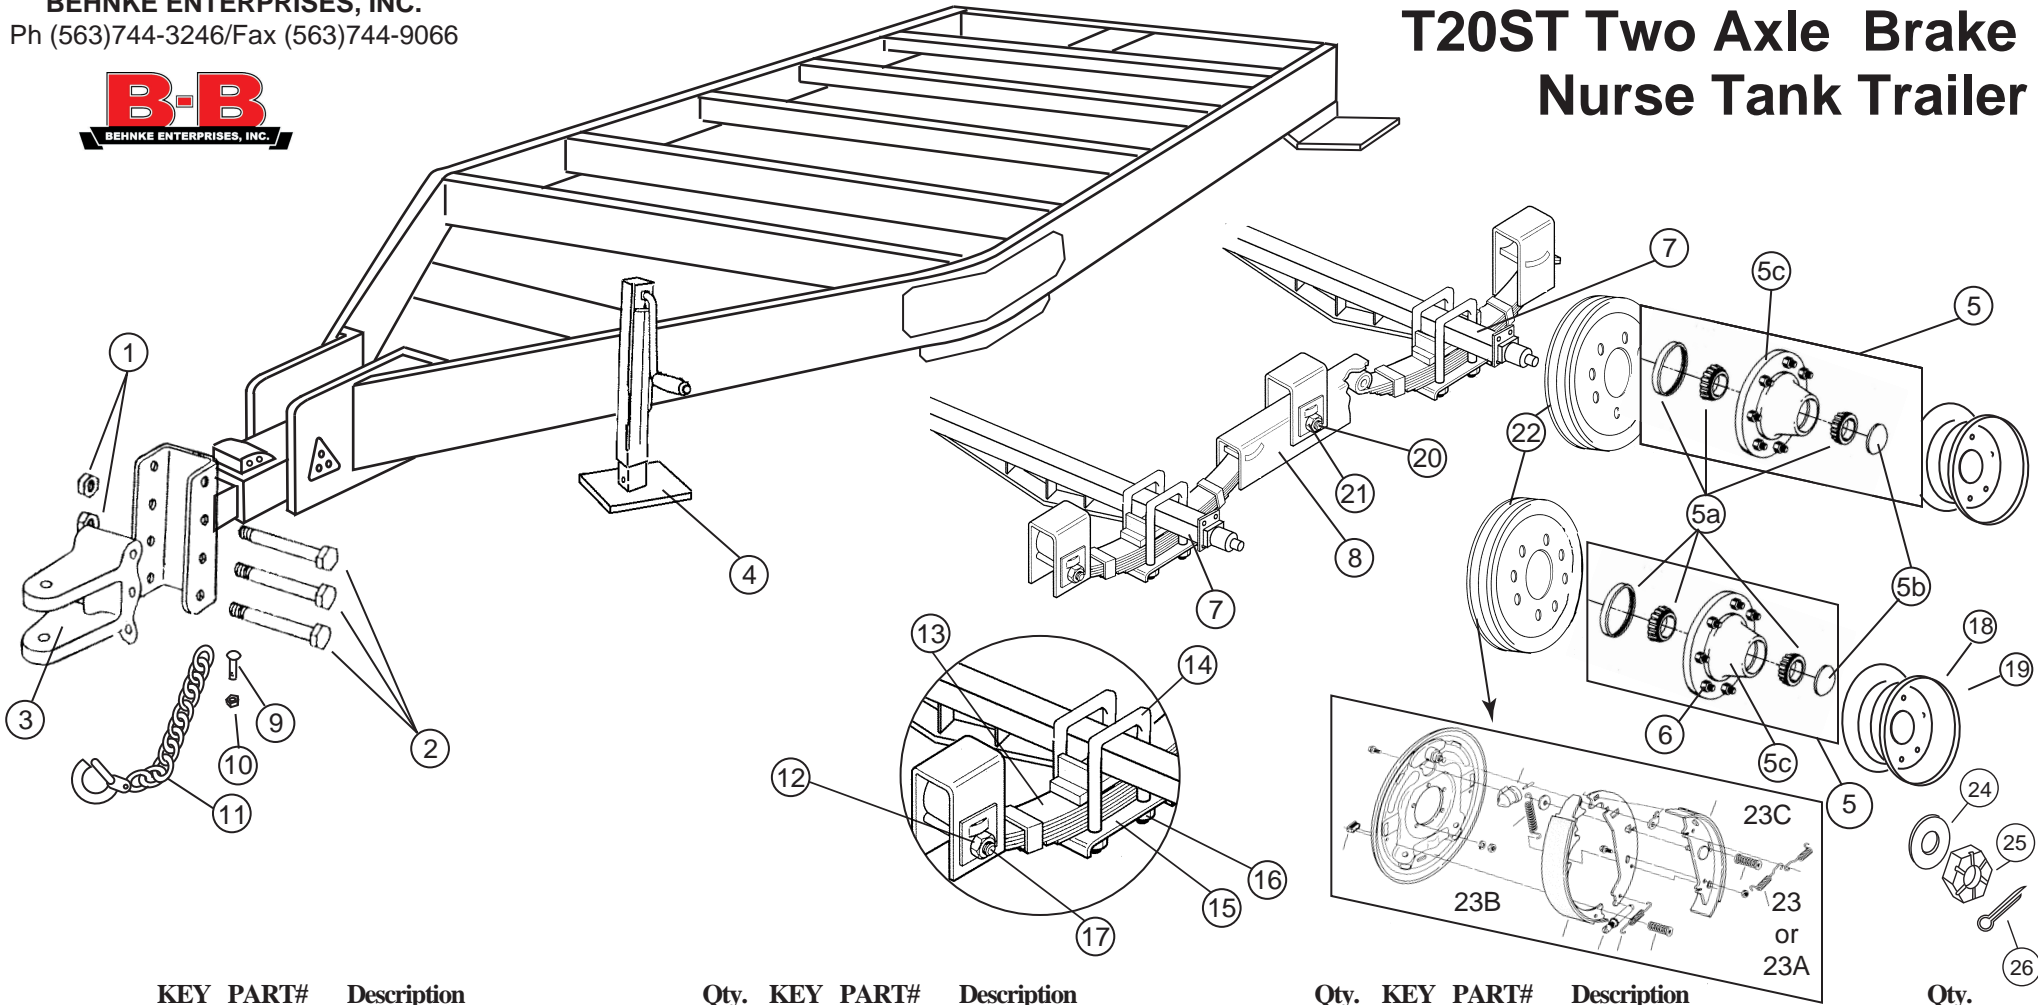

T20ST Two Axle Brake Nurse Tank Trailer

KEY PART#	Description	Qty.	KEY PART#	Description	Qty.	KEY PART#	Description	Qty.
1	81077 5/8" Lock Nut		11	81012 Safety Chain w/ Hook		23A	81136 Left hand 13" Backing Plate	
2	81076 5/8" x 4 1/2" Bolt		12	81097 7/8" Nut		23B	81142 13" Brake Front Shoe	
3	81075 Clevis Hitch		13	81098 Slipper Spring 6-Leaf 72-21		23C	81143 13" Brake Back Shoe	
4	81089 Dropleg Jack		14	81092 5/8 x 7 Square U-Bolt		24	81202 Washer 1"	
5	81030 Complete Hub w/ bearings tapped		15	21149 Spring Plate for 2" Spring		25	81203 1" x 16 UNF Castle Nut	
5a	81029 Bearings and seal only		16	81093 5/8" 18 Fine Thread Nut		26	81204 1/8" x 2" Cotter Pin	
5b	81028 Dust Cap, only		17	81099 7/8 x 4 1/2" Suspension Bolts				
5c	81033 8 Bolt Hub, only (tapped)		18	81008 16.1 x 11 x 8-Hole				
6	81083 5/8 Hex Wheel Nut RH		19	81009 16.1 x 14 x 8-Hole				
7	91036 Axle Beam Only- Brake		20	81100 1" x 5 3/16" Equalizer Bolt				
8	81096 Center Equalizer-10K General Duty		21	81086 1" Hex Nut				
9	81044 1/2" x 1 1/4" Grade 5 Carriage Bolt		22	81101 Brake Drum				
10	81040 1/2" Lock Nut, 13 Coarse		23	81102 13" Backing Plate Surge Right Hand				