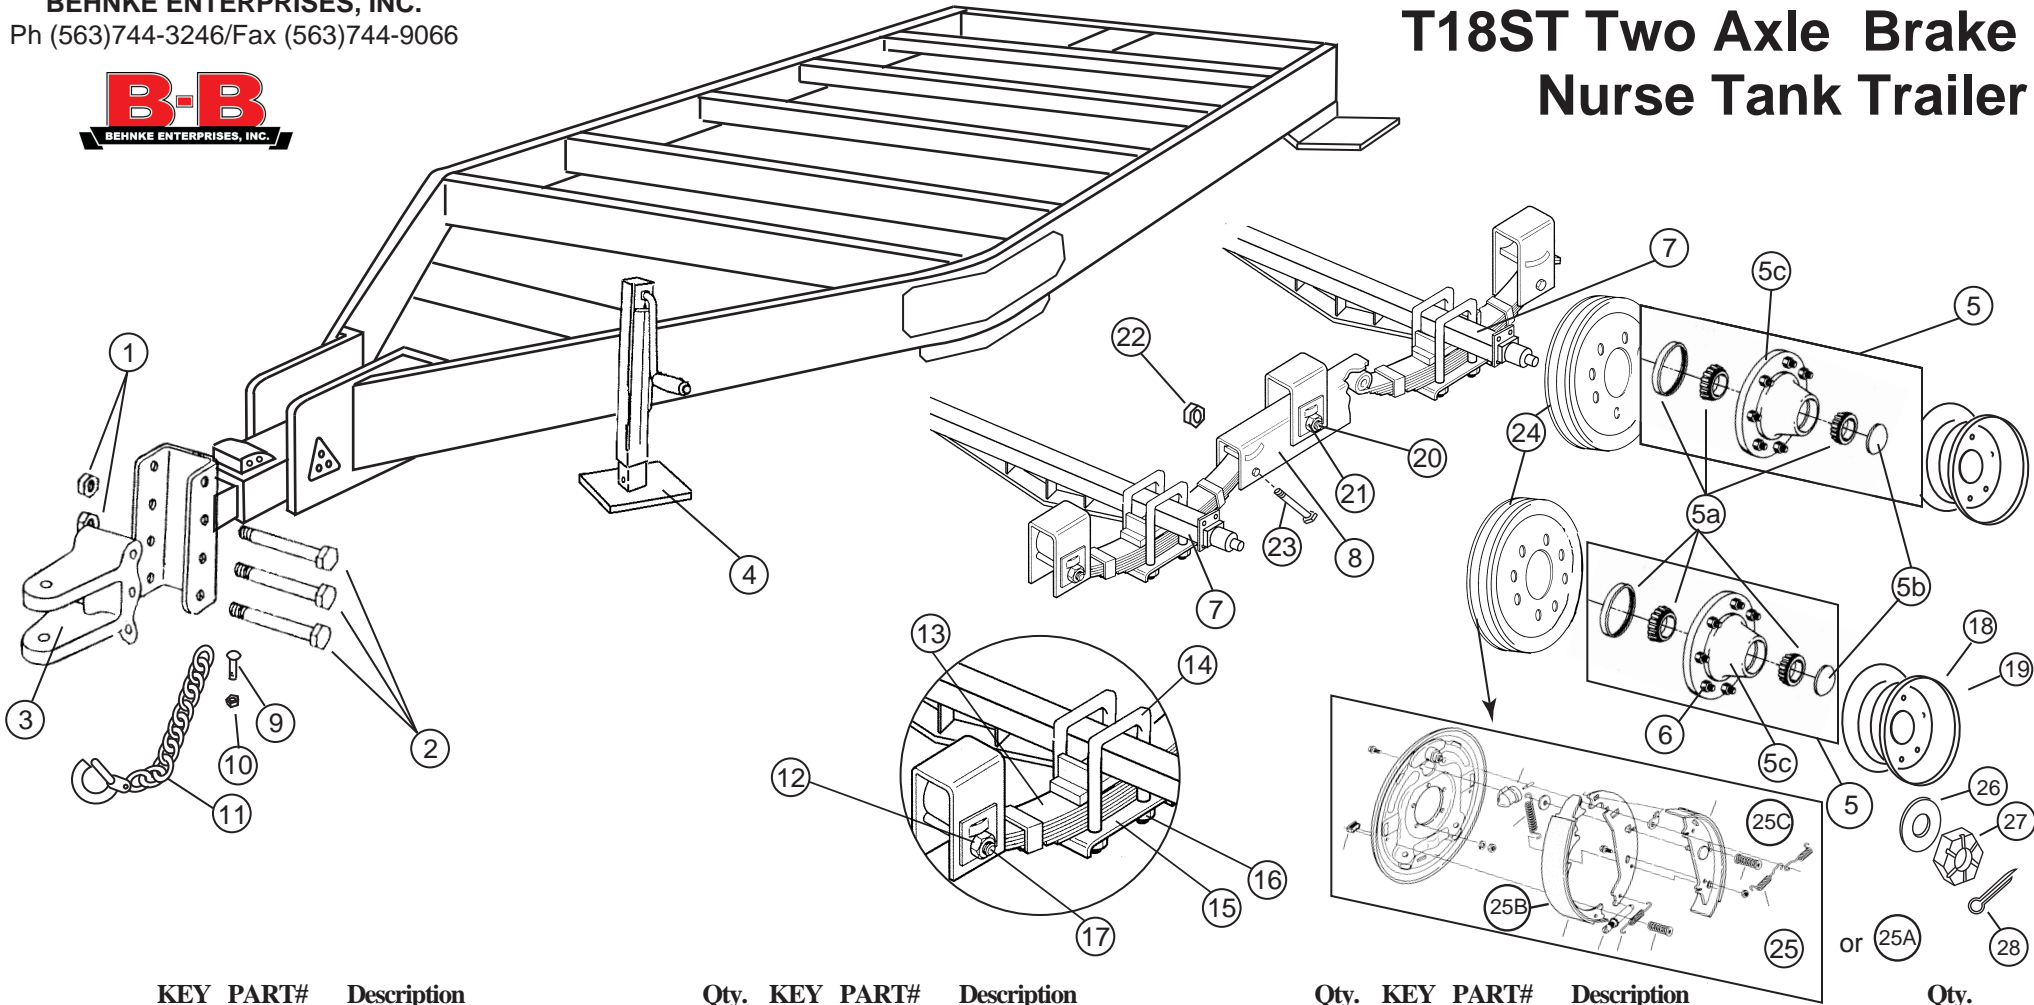

# T18ST Two Axle Brake Nurse Tank Trailer

KEY PART#	Description	Qty.	KEY PART#	Description	Qty.	KEY PART#	Description	Qty.
1	81077 5/8" Lock Nut		11	81012 Safety Chain w/ Hook		24	81101 13" Brake Drum	
2	81076 5/8" x 4 1/2" Bolt		12	81088 5/8" Spring Bolt Hex Lock Nut		25	81102 13" Backing Plate Surge RH or LH	
3	81075 Clevis Hitch		13	81084 Slipper Spring 6-Leaf 72-10-2		25A	81136 Left hand 13" Backing Plate	
4	81089 Dropleg Jack		14	81092 5/8 x 7 Square U-Bolt		25B	81142 13" Brake Front Shoe	
5	81030 Complete Hub w/ bearings tapped		15	21149 Spring Plate for 2" Spring		25C	81143 13" Brake Back Shoe	
5a	81029 Bearings and seal only		16	81093 5/8" 18 Fine Thread Nut		26	81202 Washer 1"	
5b	81028 Dust Cap, only		17	81087 5/8 x 4" Suspension Bolts		27	81203 1" x 16 UNF Castle Nut	
5c	81033 8 Bolt Hub, only (tapped)		18	81008 16.1 x 11 x 8-Hole		28	81204 1/8" x 2" Cotter Pin	
6	81083 5/8 Hex Wheel Nut RH		19	81009 16.1 x 14 x 8-Hole				
7	91036 Axle Beam Only- Brake		20	81085 1" x 5" Equalizer Bolt				
8	81094 Center Equalizer-9K		21	81086 1" Hex Nut				
9	81044 1/2" x 1 1/4" Grade 5 Carriage Bolt		22	81090 5/16" Keeper Bolt Nut 6-11				
10	81040 1/2" Lock Nut, 13 Coarse		23	81091 Spring Keeper 5/16 x 3 1/4 7-7				