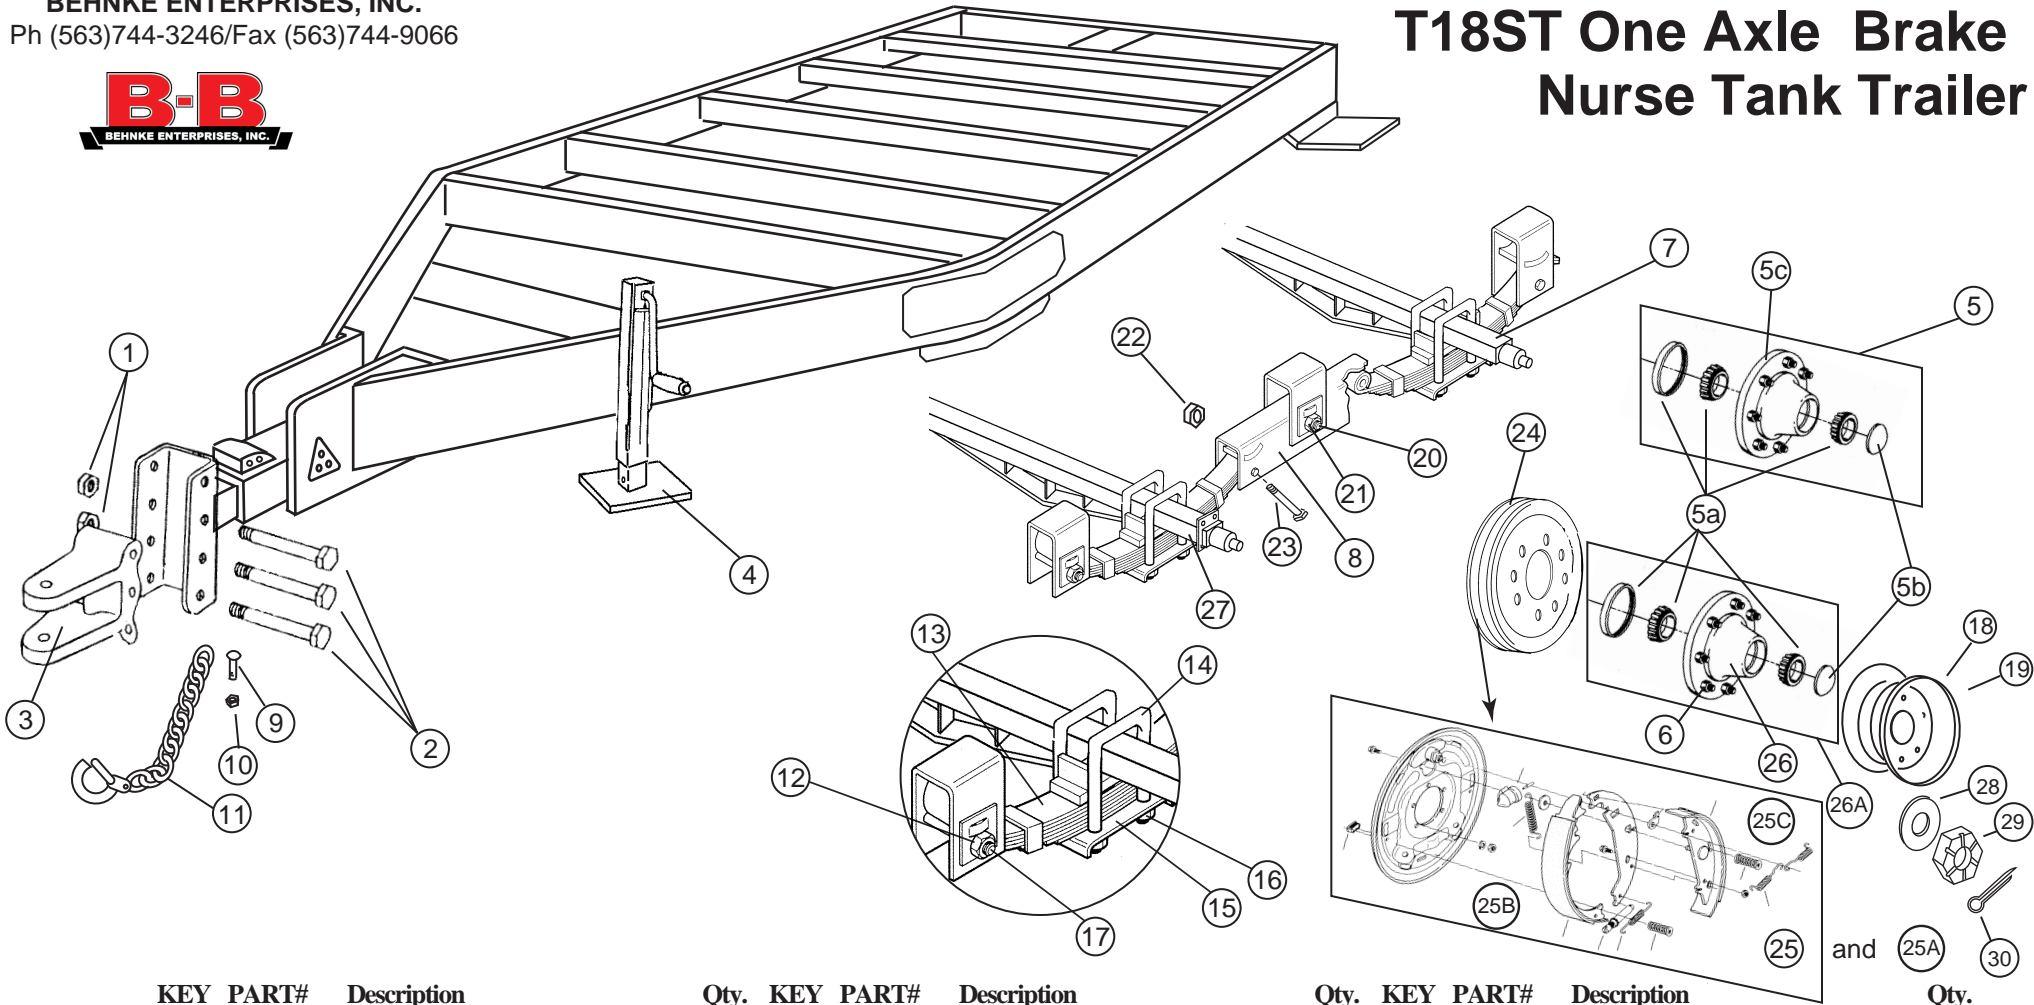

T18ST One Axle Brake Nurse Tank Trailer

KEY PART#	Description	Qty.	KEY PART#	Description	Qty.	KEY PART#	Description	Qty.
1	81077 5/8" Lock Nut		11	81012 Safety Chain w/ Hook		24	81101 13" Brake Drum	
2	81076 5/8" x 4 1/2" Bolt		12	81088 5/8" Spring Bolt Hex Lock Nut		25	81102 13" Backing Plate Surge RH or LH	
3	81075 Clevis Hitch		13	81084 Slipper Spring 6-Leaf 72-10-2		25A	81136 Left Hand 13" Backing Plate	
4	81089 Dropleg Jack		14	81092 5/8 x 7 Square U-Bolt		25B	81142 13" Brake Front Shoe	
5	81031 8 Bolt Hub, Complete with bearings		15	21149 Spring Plate for 2" Spring		25C	81143 13" Brake Back Shoe	
5a	81029 Bearings and seal only		16	81093 5/8" 18 Fine Thread Nut		26	81033 Hub Tapped	
5b	81028 Dust Cap, only		17	81087 5/8 x 4" Suspension Bolts		26A	81030 Complete Hub Tapped	
5c	81032 8 Bolt Hub, only		18	81008 16.1 x 11 x 8-Hole		27	91036 Axle Beam Brake	
6	81083 5/8 Hex Wheel Nut RH		19	81009 16.1 x 14 x 8-Hole		28	81202 Washer 1"	
7	91035 Axle Beam Only-Non Brake		20	81085 1" x 5" Equalizer Bolt		29	81203 1" x 16 UNF Castle Nut	
8	81094 Center Equalizer-9K		21	81086 1" Hex Nut		30	81204 1/8" x 2" Cotter Pin	
9	81044 1/2" x 1 1/4" Grade 5 Carriage Bolt		22	81090 5/16" Keeper Bolt Nut 6-11				
10	81040 1/2" Lock Nut, 13 Coarse		23	81091 Spring Keeper 5/16 x 3 1/4 7-7				